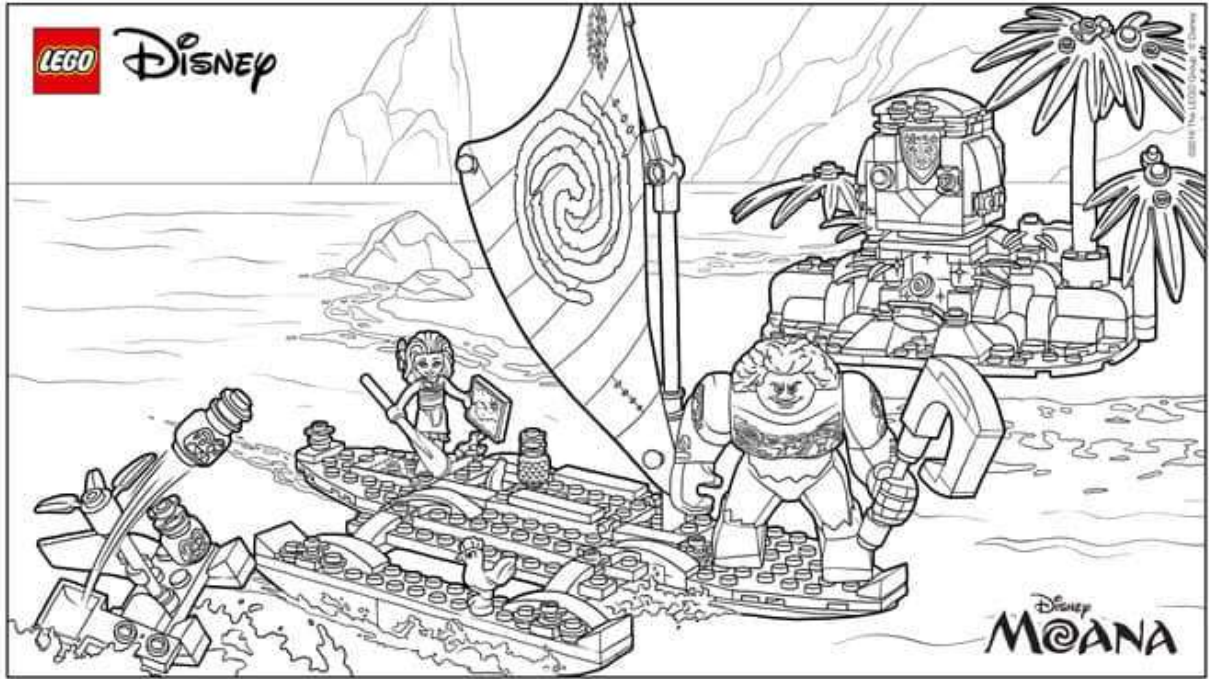

Disney  
**MOANA**  
NOVEMBER 23  
IN 3D AND REAL D 3D

MOANA

PG

©Disney

Disney  
**MOANA**  
NOVEMBER 23  
IN 3D AND REAL D 3D

PG

©Disney

Disney  
**MOANA**  
NOVEMBER 23  
IN 3D AND REAL D 3D

**MAUI**

PG

© 2016

"MINI MAUI"  
ROUGH  
POSES

PUSHED POSES,  
EYES, AND TEETH

HEI HEI

Disney  
**MOANA**  
NOVEMBER 23  
IN 3D AND REAL D 3D

HEIHEI